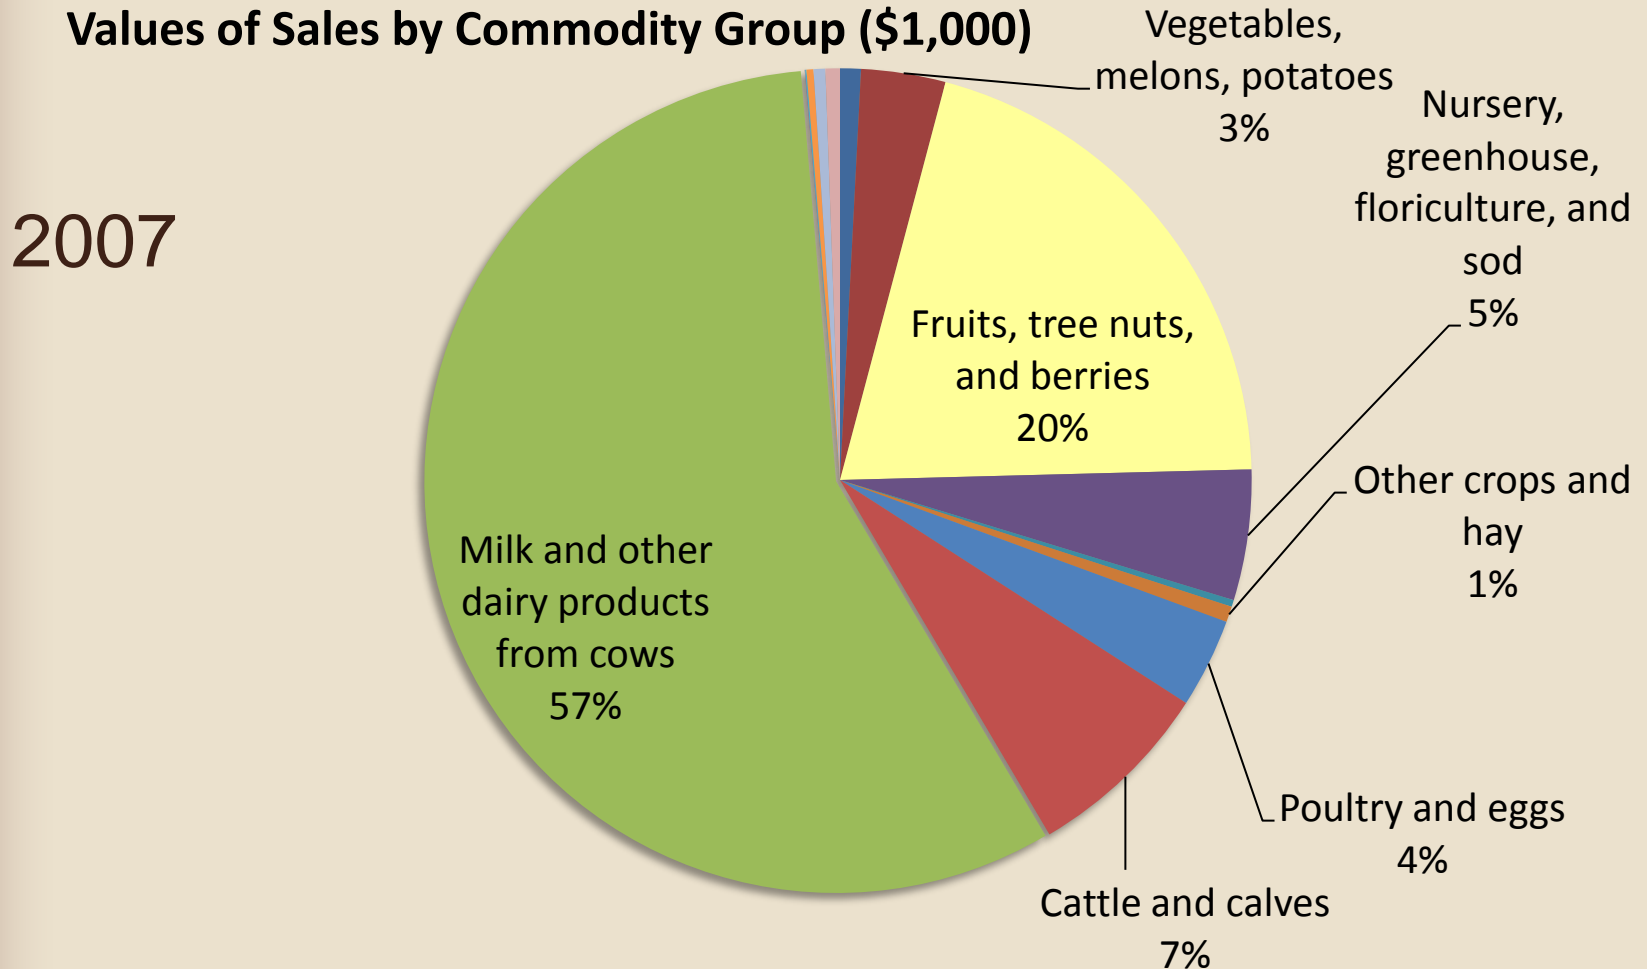

Whatcom County Agriculture

Chris Benedict
WSU Extension

Whatcom County Agriculture

Whatcom County Agriculture

Whatcom County Agriculture

Number of Farms by Size Category

Farms by Size (A)	Δ2002 -2007
1-9	37%
10-49	4%
50-69	6%
70-99	-25%
100-139	-30%
140-179	-55%
180-219	-16%
220-259	-69%
260-499	1%
500-999	4%
1,000-1,999	-40%
2,000+	-100%
Total	-0.13%

Whatcom County Agriculture

Whatcom County Agriculture

Whatcom County Agriculture

Number of Farms by Value of Sales