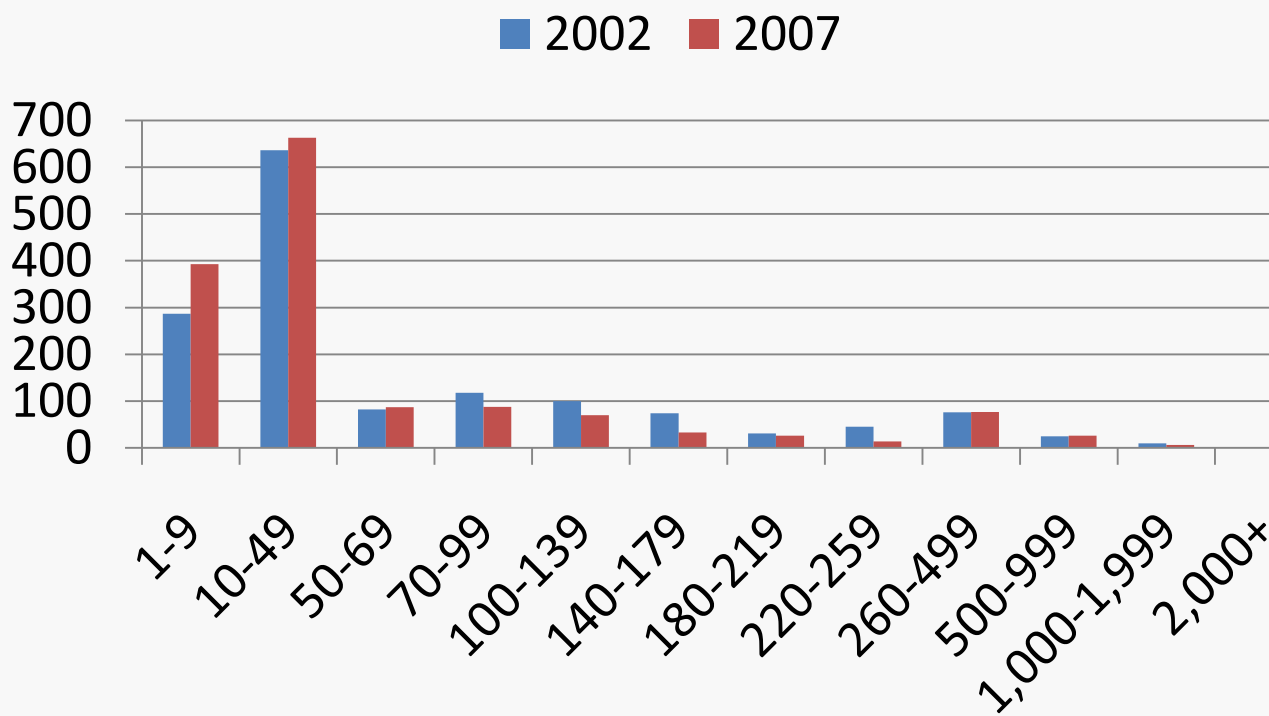

Whatcom County Agriculture

Chris Benedict
WSU Extension

Whatcom County Agriculture

Whatcom County Agriculture

Whatcom County Agriculture

Number of Farms by Size Category

Farms by Size (A)	Δ2002 -2007
1-9	37%
10-49	4%
50-69	6%
70-99	-25%
100-139	-30%
140-179	-55%
180-219	-16%
220-259	-69%
260-499	1%
500-999	4%
1,000-1,999	-40%
2,000+	-100%
Total	-0.13%

Whatcom County Agriculture

Whatcom County Agriculture

Whatcom County Agriculture

Number of Farms by Value of Sales