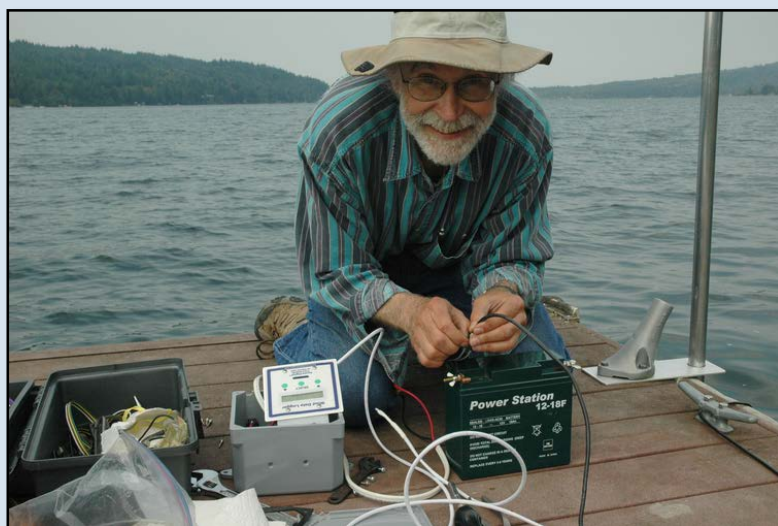

SPEAKER SERIES EVENT

The Restless Lake - Surprising Water Dynamics of Lake Whatcom

September 24, 2016 • Noon - 1 pm

Small Pavilion, Bloedel Donovan Park

Come explore the fascinating world of currents, gyres, and internal waves in Lake Whatcom. Join local experts and discover what the latest circulation modeling can tell us about water quality and the spread of invasive species in the source of drinking water for half of Whatcom County.

Another Public Speaker Series Event coordinated by:

Guest Speakers:
Bert Rubash,
Elizabeth Kilanowski
Raincoast Scientific

Hosted by: Whatcom Watershed Information Network

www.mrc.whatcomwin.org